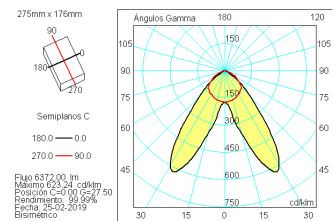

Photometry

Photometry

Double wallwasher tracklight from the TROLL family T-Tris.

DESCRIPTION

Double wallwasher tracklight from the TROLL family T-Tris setting an advanced and innovative thermal balance system through passive dissipation with stable colour temperature of 3000° K (warm white) optimised to be used in retail food spaces as well as in museums or art galleries. Designed for Installation on the TROLL triphasic track. Body built in steel sheet painted with high quality coatings finished in black. Luminaire built-in an asymmetric technical reflector with an asymmetrical distribution at 25°. Luminaire sets 2 x 31,5 W LED source with CRI higher than 80 % and a chromatic dispersion lower than 3 SDCM. Luminaire sets a ball joint system which allows rotation 355°. Fixture has a luminous flux of 2 x 3190 Lm, with an efficiency of 91,1 Lm/W and a total consumption of 2 x 35 W. The average life for the luminaire is 50000 h (stabilised at a minimum flux of 70 % from the original). Luminaire built-in an auxiliary gear ON/OFF fed at 220-240V; 50/60 Hz.

Item code	11.1833.4311.04
Product type	IN
Category	Tracklights
Family	T-Tris System
Subfamily	T-tris T
Materials	Body built in steel sheet painted with high quality coatings.
Optical system	Luminaire built-in an asymmetric technical reflector with an asymmetrical distribution at 25°.
Installation instructions	Luminaire designed for Installation on the TROLL triphasic track.

Pictograms