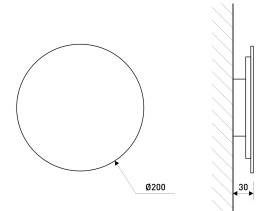

Decorative round sconce with indirect light from the Eclipse TROLL family.

DESCRIPTION

Decorative round sconce with indirect light from the Eclipse TROLL family setting an advanced and innovative thermal balance system through passive dissipation with stable colour temperature of 3000° K (warm white) optimised to be used in passing areas, entrances, staircases or similar areas. Luminaire has been designed for wall surface mounting. Luminaire body made of aluminium finished in black. Luminaire sets a 9 W LED source with CRI higher than 85 % and a chromatic dispersion lower than 3 SMCD. Fixture has a luminous flux of 1030 Lm, with an efficiency of 93,6Lm/W and a total consumption of 111 W. The average life for the luminaire is 50000 h (established at a minimum flux of 70 % from the original). Luminaire built-in an auxiliary gear ON/OFF at 220-240V; 50/60 Hz.

Item code	11.1914.1301.04
Product type	IN
Category	Apliques
Family	Eclipse
Subfamily	Eclipse Round
Materials	Luminaire body made of aluminium finished in black.
Installation instructions	Luminaire has been designed for wall surface mounting.
Pictograms	

Dimensions

Product dimensions (mm)	ø200 x 30
Packing dimensions (mm)	210 x 210 x 50
Net weight (g)	467
Gross weight (Kg)	0,54

Scheme

Scheme

Product

Real power (W)	11
Real luminous flux (Lm)	1030
Luminous efficiency (Lm/W)	93,6
Life time (h)	50000
IP	20
Electrical class insulation	Class 1
Operating temperature	from -20°C to 35°C
Electrical feeding	220..240V, 50/60Hz
Colour	Black
Energy efficiency class	A+

Control gear

Control gear included	Yes
Control gear	Electronic Control Gear
Factor de potencia	0,9

Light source

Light source included	Yes
Light source	Led
Nominal power (W)	9
Nominal luminous flux (Lm)	1890
Colour temperature (K)	3000
Colour consistency (SDCM)	3
CRI	80

Photometry