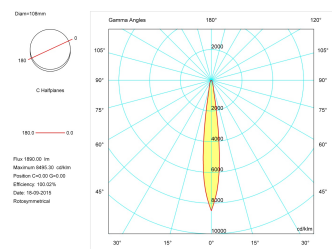

Photometry

Photometry

Accessories

11.1645.0001.02	On-Off base area
11.1645.0002.02	On-Off Half-surface area

Decorative and minimalist luminaire with neutral aesthetic from the TROLL family Tubular LED.

DESCRIPTION

Decorative and minimalist luminaire with neutral aesthetic from the TROLL family Tubular LED setting an advanced and innovative thermal balance system through passive dissipation with stable colour temperature of 2700° K (warm white) optimised to be used as general lighting of commercial or domestic areas, as well as contract spaces where aesthetic and design were a relevant requirement. Designed for Ceiling suspended installation. Luminaire body built in extruded aluminium finished in golden with orange interior Luminaire built-in a high purity aluminium reflector with tempered protection glass with an angle beam of 12°. Luminaire sets a 17 W LED source with CRI higher than 85 % and a chromatic dispersion lower than 3 SMCD. Fixture has a luminous flux of 1890 Lm, with an efficiency of 94,5 Lm/W and a total consumption of 20 W. The average life for the luminaire is 50000 h (stabilised at a minimum flux of 70 % from the original). Luminaire built-in an auxiliary gear ON/OFF fed at 220-240V; 50/60 Hz.

Item code	11.2645.1211.02
Product type	IN
Category	Surface Downlights
Family	Tubular-S
Subfamily	Tubular M
Materials	Luminaire body built in extruded aluminium.
Optical system	Luminaire built-in a high purity aluminium reflector with tempered protection glass.
Installation instructions	Luminaire designed for Ceiling suspended installation.
Pictograms