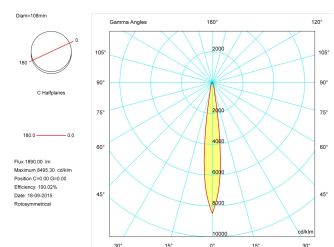

Photometry

Photometry