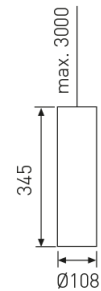

Dimensions

Product dimensions (mm)	ø108 x 345
Net weight (g)	1800

Scheme

Scheme

Decorative and minimalist luminaire with neutral aesthetic from the TROLL family Tubular LED.

DESCRIPTION

Decorative and minimalist luminaire with neutral aesthetic from the TROLL family Tubular LED setting an advanced and innovative thermal balance system through passive dissipation with stable colour temperature of 2700° K (warm white) optimised to be used as general lighting of commercial or domestic areas, as well as contract spaces where aesthetic and design were a relevant requirement. Designed for Ceiling suspended installation. Luminaire body built in extruded aluminium finished in golden with black interior Luminaire built-in a high purity aluminium reflector with tempered protection glass with an angle beam of 12°. Luminaire sets a 17 W LED source with CRI higher than 85 % and a chromatic dispersion lower than 3 SMCD. Fixture has a luminous flux of 1890 Lm, with an efficiency of 94,5 Lm/W and a total consumption of 20 W. The average life for the luminaire is 50000 h (stabilised at a minimum flux of 70 % from the original). Luminaire built-in an auxiliary gear ON/OFF fed at 220-240V; 50/60 Hz.

Item code	11.2645.2211.02
Product type	IN
Category	Surface Downlights
Family	Tubular-S
Subfamily	Tubular M
Materials	Luminaire body built in extruded aluminium.
Optical system	Luminaire built-in a high purity aluminium reflector with tempered protection glass.
Installation instructions	Luminaire designed for Ceiling suspended installation.
Pictograms	

Product