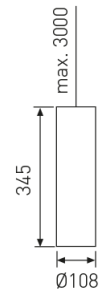

Dimensions

Product dimensions (mm)	ø108 x 345
Net weight (g)	1800

Scheme

Scheme

Decorative and minimalist luminaire with neutral aesthetic from the TROLL family Tubular LED.

DESCRIPTION

Decorative and minimalist luminaire with neutral aesthetic from the TROLL family Tubular LED setting an advanced and innovative thermal balance system through passive dissipation with stable colour temperature of 2700° K (warm white) optimised to be used as general lighting of commercial or domestic areas, as well as contract spaces where aesthetic and design were a relevant requirement. Designed for Ceiling suspended installation. Luminaire body built in extruded aluminium finished in golden with black interior Luminaire built-in a high purity aluminium reflector with tempered protection glass with an angle beam of 12°. Luminaire sets a 17 W LED source with CRI higher than 85 % and a chromatic dispersion lower than 3 SMCD. Fixture has a luminous flux of 1890 Lm, with an efficiency of 94,5 Lm/W and a total consumption of 20 W. The average life for the luminaire is 50000 h (stabilised at a minimum flux of 70 % from the original). Luminaire built-in an auxiliary gear ON/OFF fed at 220-240V; 50/60 Hz.

Item code	11.2645.2211.02
Product type	IN
Category	Surface Downlights
Family	Tubular-S
Subfamily	Tubular M
Materials	Luminaire body built in extruded aluminium.
Optical system	Luminaire built-in a high purity aluminium reflector with tempered protection glass.
Installation instructions	Luminaire designed for Ceiling suspended installation.
Pictograms	

Product