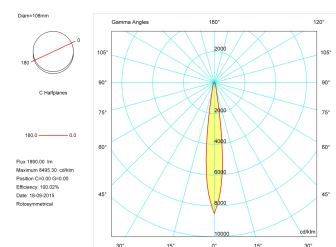

Photometry

Photometry