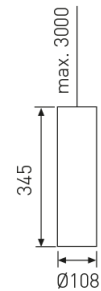

**Dimensions**

Product dimensions (mm)	Ø108 x 345
Net weight (g)	1800

**Scheme****Scheme**

**Decorative and minimalist luminaire with neutral aesthetic from the TROLL family Tubular LED.**

**DESCRIPTION**

Decorative and minimalist luminaire with neutral aesthetic from the TROLL family Tubular LED setting an advanced and innovative thermal balance system through passive dissipation with stable colour temperature of 2700° K (warm white) optimised to be used as general lighting of commercial or domestic areas, as well as contract spaces where aesthetic and design were a relevant requirement. Designed for Ceiling suspended installation. Luminaire body built in extruded aluminium finished in white with black interior Luminaire built-in a high purity aluminium reflector with tempered protection glass with an angle beam of 12°. Luminaire sets a 17 W LED source with CRI higher than 85 % and a chromatic dispersion lower than 3 SMCD. Fixture has a luminous flux of 1890 Lm, with an efficiency of 94,5 Lm/W and a total consumption of 20 W. The average life for the luminaire is 50000 h (stabilised at a minimum flux of 70 % from the original). Luminaire built-in an auxiliary gear ON/OFF fed at 220-240V; 50/60 Hz.

**Product**

Real power (W)	20
Real luminous flux (Lm)	1890
Luminous efficiency (Lm/W)	94,5
Beam angle (°)	12
Life time (h)	50000
IP	20
Electrical class insulation	Class 1
Operating temperature	from -20°C to 35°C
Electrical feeding	220..240V, 50/60Hz
Colour	Ceramic white
Energy efficiency class	A+

**Control gear**

Control gear included	Yes
Control gear	Electronic Control Gear
Factor de potencia	0,99

**Light source**

Light source included	Yes
Light source	Led
Nominal power (W)	17
Nominal luminous flux (Lm)	2050
Colour temperature (K)	2700
Colour consistency (SDCM)	3
CRI	90