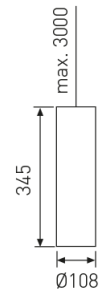

Dimensions

Product dimensions (mm)	ø108 x 345
Net weight (g)	1800

Scheme

Scheme

Decorative and minimalist luminaire with neutral aesthetic from the TROLL family Tubular LED.

DESCRIPTION

Decorative and minimalist luminaire with neutral aesthetic from the TROLL family Tubular LED setting an advanced and innovative thermal balance system through passive dissipation with stable colour temperature of 2700° K (warm white) optimised to be used as general lighting of commercial or domestic areas, as well as contract spaces where aesthetic and design were a relevant requirement. Designed for Ceiling suspended installation. Luminaire body built in extruded aluminium finished in golden with black interior Luminaire built-in a high purity aluminium reflector with tempered protection glass with an angle beam of 24°. Luminaire sets a 17 W LED source with CRI higher than 85 % and a chromatic dispersion lower than 3 SMCD. Fixture has a luminous flux of 1890 Lm, with an efficiency of 94,5 Lm/W and a total consumption of 20 W. The average life for the luminaire is 50000 h (stabilised at a minimum flux of 70 % from the original). Luminaire built-in an auxiliary gear ON/OFF fed at 220-240V; 50/60 Hz.

Item code	11.2645.2221.02
Product type	IN
Category	Surface Downlights
Family	Tubular-S
Subfamily	Tubular M
Materials	Luminaire body built in extruded aluminium.
Optical system	Luminaire built-in a high purity aluminium reflector with tempered protection glass.
Installation instructions	Luminaire designed for Ceiling suspended installation.
Pictograms	

Product