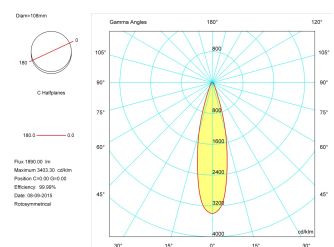

Photometry

Photometry