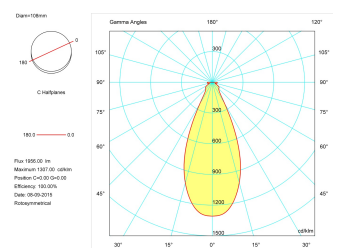

Photometry

Photometry