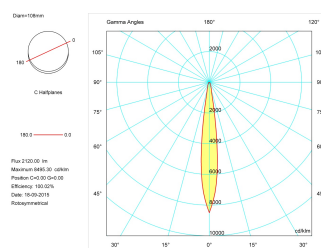

Photometry

Photometry

Accessories	
11.1645.0001.02	On-Off base area
11.1645.0002.02	On-Off Half-surface area