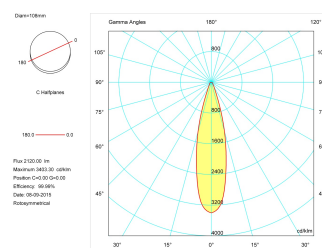

Photometry

Photometry

Accessories	
11.1645.0001.02	On-Off base area
11.1645.0002.02	On-Off Half-surface area