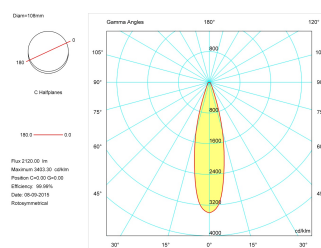

Photometry

Photometry

Accessories	
11.1645.0001.02	On-Off base area
11.1645.0002.02	On-Off Half-surface area