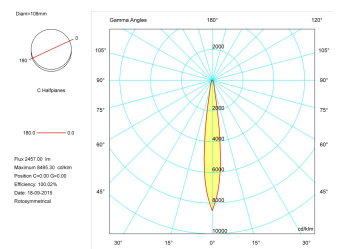

Photometry

Photometry

Accessories

11.1645.0001.63	On-Off base area
11.1645.0002.63	On-Off half-surface area.

Decorative and minimalist luminaire with neutral aesthetic from the TROLL family Tubular LED.

DESCRIPTION

Decorative and minimalist luminaire with neutral aesthetic from the TROLL family Tubular LED setting an advanced and innovative thermal balance system through passive dissipation with stable colour temperature of 2700° K (warm white) optimised to be used as general lighting of commercial or domestic areas, as well as contract spaces where aesthetic and design were a relevant requirement. Designed for Ceiling suspended installation. Luminaire body built in extruded aluminium finished in white with orange interior Luminaire built-in a high purity aluminium reflector with tempered protection glass with an angle beam of 12°. Luminaire sets a 25 W LED source with CRI higher than 85 % and a chromatic dispersion lower than 3 SMCD. Fixture has a luminous flux of 2457 Lm, with an efficiency of 84,7 Lm/W and a total consumption of 29 W. The average life for the luminaire is 50000 h (stabilised at a minimum flux of 70 % from the original). Luminaire built-in an auxiliary gear ON/OFF fed at 220-240V; 50/60 Hz.

Item code	11.2645.4211.63
Product type	IN
Category	Surface Downlights
Family	Tubular-S
Subfamily	Tubular M
Materials	Luminaire body built in extruded aluminium.
Optical system	Luminaire built-in a high purity aluminium reflector with tempered protection glass.
Installation instructions	Luminaire designed for Ceiling suspended installation.
Pictograms