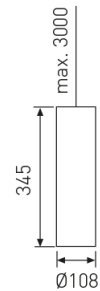

### DESCRIPTION

Decorative and minimalist luminaire with neutral aesthetic from the TROLL family Tubular LED setting an advanced and innovative thermal balance system through passive dissipation with stable colour temperature of 3000° K (warm white) optimised to be used as general lighting of commercial or domestic areas, as well as contract spaces where aesthetic and design were a relevant requirement. Designed for Ceiling suspended installation. Luminaire body built in extruded aluminium finished in golden with orange interior Luminaire built-in an high purity aluminium reflector with tempered protection glass with an angle beam of 24°. Luminaire sets a 25 W LED source with CRI higher than 85 % and a chromatic dispersion lower than 3 SMCD. Fixture has a luminous flux of 2553 Lm, with an efficiency of 88,03 Lm/W and a total consumption of 29 W. The average life for the luminaire is 50000 h (stabilised at a minimum flux of 70 % from the original). Luminaire built-in an auxiliary gear ON/OFF fed at 220-240V; 50/60 Hz.

### Dimensions

Product dimensions (mm)	Ø108 x 345
Net weight (g)	1800

### Product

Real power (W)	29
Real luminous flux (Lm)	2553
Luminous efficiency (Lm/W)	88,03
Beam angle (°)	24
Life time (h)	50000
IP	20
Electrical class insulation	Class 1
Operating temperature	from -20°C to 35°C
Electrical feeding	220..240V, 50/60Hz
Colour	Gold
Energy efficiency class	A+