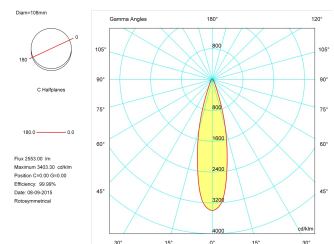

Item code	11.2645.4321.02
Product type	IN
Category	Surface Downlights
Family	Tubular-S
Subfamily	Tubular M
Materials	Luminaire body built in extruded aluminium.
Optical system	Luminaire built-in a high purity aluminium reflector with tempered protection glass.
Installation instructions	Luminaire designed for Ceiling suspended installation.
Pictograms	

Dimensions

Product dimensions (mm)	Ø108 x 345
Net weight (g)	1800

Scheme

Scheme

Product

Real power (W)	29
Real luminous flux (Lm)	2553
Luminous efficiency (Lm/W)	88,03
Beam angle (°)	24
Life time (h)	50000
IP	20
Electrical class insulation	Class 1
Operating temperature	from -20°C to 35°C
Electrical feeding	220..240V, 50/60Hz
Colour	Gold
Energy efficiency class	A+

Control gear

Control gear included	Yes
Control gear	Electronic Control Gear
Factor de potencia	0,99

Light source

Light source included	Yes
Light source	Led
Nominal power (W)	25
Nominal luminous flux (Lm)	2800
Colour temperature (K)	3000
Colour consistency (SDCM)	3
CRI	90

Photometry

Photometry