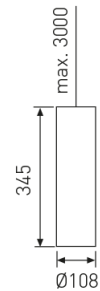

Dimensions

Product dimensions (mm)	ø108 x 345
Net weight (g)	1800

Scheme

Scheme

Decorative and minimalist luminaire with neutral aesthetic from the TROLL family Tubular LED.

DESCRIPTION

Decorative and minimalist luminaire with neutral aesthetic from the TROLL family Tubular LED setting an advanced and innovative thermal balance system through passive dissipation with stable colour temperature of 3000° K (warm white) optimised to be used as general lighting of commercial or domestic areas, as well as contract spaces where aesthetic and design were a relevant requirement. Designed for Ceiling suspended installation. Luminaire body built in extruded aluminium finished in anthracite with orange interior Luminaire built-in an high purity aluminium reflector with tempered protection glass with an angle beam of 36°. Luminaire sets a 25 W LED source with CRI higher than 85 % and a chromatic dispersion lower than 3 SMCD. Fixture has a luminous flux of 2553 Lm, with an efficiency of 88,03 Lm/W and a total consumption of 29 W. The average life for the luminaire is 50000 h (stabilised at a minimum flux of 70 % from the original). Luminaire built-in an auxiliary gear ON/OFF fed at 220-240V; 50/60 Hz.

Item code	11.2645.4331.22
Product type	IN
Category	Surface Downlights
Family	Tubular-S
Subfamily	Tubular M
Materials	Luminaire body built in extruded aluminium.
Optical system	Luminaire built-in a high purity aluminium reflector with tempered protection glass.
Installation instructions	Luminaire designed for Ceiling suspended installation.
Pictograms	

Product