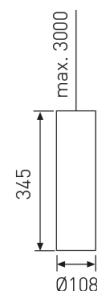

#### Dimensions

Product dimensions (mm)	ø108 x 345
Net weight (g)	1800

#### Scheme

Scheme