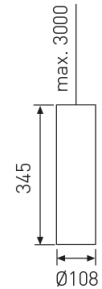

Dimensions	
Product dimensions (mm)	ø108 x 345
Net weight (g)	1800

Scheme	
Scheme	

**Decorative and minimalist luminaire with neutral aesthetic from the TROLL family Tubular LED.**

**DESCRIPTION**

Decorative and minimalist luminaire with neutral aesthetic from the TROLL family Tubular LED setting an advanced and innovative thermal balance system through passive dissipation with stable colour temperature of 4000° K (neutral white) optimised to be used as general lighting of commercial or domestic areas, as well as contract spaces where aesthetic and design were a relevant requirement. Designed for Ceiling suspended installation. Luminaire body built in extruded aluminium finished in anthracite with orange interior Luminaire built-in an high purity aluminium reflector with tempered protection glass with an angle beam of 12°. Luminaire sets a 25 W LED source with CRI higher than 85 % and a chromatic dispersion lower than 3 SMCD. Fixture has a luminous flux of 2750 Lm, with an efficiency of 94,8 Lm/W and a total consumption of 29 W. The average life for the luminaire is 50000 h (stabilised at a minimum flux of 70 % from the original). Luminaire built-in an auxiliary gear ON/OFF fed at 220-240V; 50/60 Hz.

**Pictograms**

Product	
Real power (W)	29
Real luminous flux (Lm)	2750
Luminous efficiency (Lm/W)	94,8
Beam angle (°)	12
Life time (h)	50000
IP	20
Electrical class insulation	Class 1
Operating temperature	from -20°C to 35°C
Electrical feeding	220..240V, 50/60Hz
Colour	Anthracite
Energy efficiency class	A+

Control gear	
Control gear included	Yes
Control gear	Electronic Control Gear
Factor de potencia	0,99

Light source	
Light source included	Yes
Light source	Led
Nominal power (W)	25
Nominal luminous flux (Lm)	3000
Colour temperature (K)	4000
Colour consistency (SDCM)	3
CRI	90