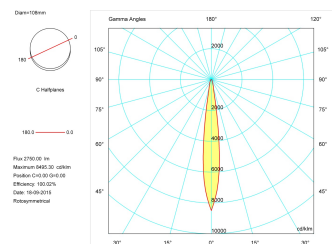

Product	
Real power (W)	29
Real luminous flux (Lm)	2750
Luminous efficiency (Lm/W)	94,8
Beam angle (°)	12
Life time (h)	50000
IP	20
Electrical class insulation	Class 1
Operating temperature	from -20°C to 35°C
Electrical feeding	220..240V, 50/60Hz
Colour	Anthracite
Energy efficiency class	A+

Control gear	
Control gear included	Yes
Control gear	Electronic Control Gear
Factor de potencia	0,99

Light source	
Light source included	Yes
Light source	Led
Nominal power (W)	25
Nominal luminous flux (Lm)	3000
Colour temperature (K)	4000
Colour consistency (SDCM)	3
CRI	90

Photometry	
Photometry