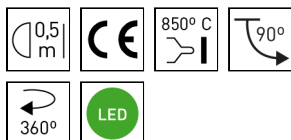

#### Dimensions

Product dimensions (mm)	ø108 x 345
Net weight (g)	1800

#### Scheme

Scheme

#### Product

Real power (W)	29
Real luminous flux (Lm)	2750
Luminous efficiency (Lm/W)	94,8
Beam angle (°)	12
Life time (h)	50000
IP	20
Electrical class insulation	Class 1
Operating temperature	from -20°C to 35°C
Electrical feeding	220..240V, 50/60Hz
Colour	Anthracite
Energy efficiency class	A+