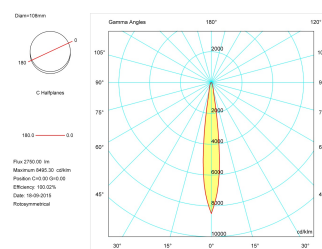

Photometry

Photometry