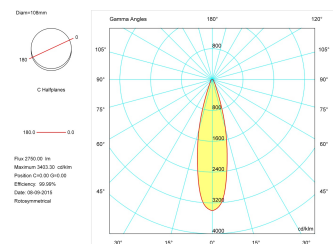

Photometry

Photometry