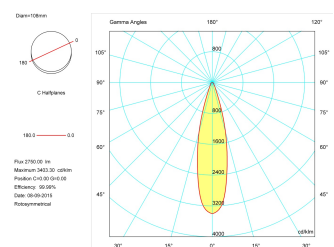

Photometry

Photometry