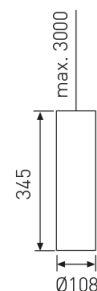

#### Dimensions

Product dimensions (mm)	ø108 x 345
Net weight (g)	1800

#### Scheme

Scheme

#### Product

Real power (W)	29
Real luminous flux (Lm)	2750
Luminous efficiency (Lm/W)	94,8
Beam angle (°)	36
Life time (h)	50000
IP	20
Electrical class insulation	Class 1
Operating temperature	from -20°C to 35°C
Electrical feeding	220..240V, 50/60Hz
Colour	Gold
Energy efficiency class	A+