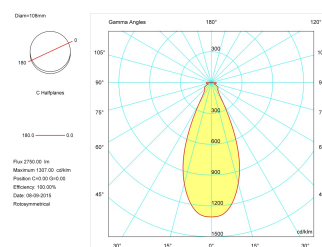

Photometry

Photometry