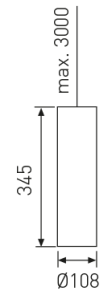

Dimensions

Product dimensions (mm)	ø108 x 345
Net weight (g)	1800

Scheme

Scheme

Decorative and minimalist luminaire with neutral aesthetic from the TROLL family Tubular LED.

DESCRIPTION

Decorative and minimalist luminaire with neutral aesthetic from the TROLL family Tubular LED setting an advanced and innovative thermal balance system through passive dissipation with stable colour temperature of 4000° K (neutral white) optimised to be used as general lighting of commercial or domestic areas, as well as contract spaces where aesthetic and design were a relevant requirement. Designed for Ceiling suspended installation. Luminaire body built in extruded aluminium finished in anthracite with orange interior Luminaire built-in an high purity aluminium reflector with tempered protection glass with an angle beam of 36°. Luminaire sets a 25 W LED source with CRI higher than 85 % and a chromatic dispersion lower than 3 SMCD. Fixture has a luminous flux of 2750 Lm, with an efficiency of 94,8 Lm/W and a total consumption of 29 W. The average life for the luminaire is 50000 h (stabilised at a minimum flux of 70 % from the original). Luminaire built-in an auxiliary gear ON/OFF fed at 220-240V; 50/60 Hz.

Product

Real power (W)	29
Real luminous flux (Lm)	2750
Luminous efficiency (Lm/W)	94,8
Beam angle (°)	36
Life time (h)	50000
IP	20
Electrical class insulation	Class 1
Operating temperature	from -20°C to 35°C
Electrical feeding	220..240V, 50/60Hz
Colour	Anthracite
Energy efficiency class	A+

Control gear

Control gear included	Yes
Control gear	Electronic Control Gear
Factor de potencia	0,99

Light source

Light source included	Yes
Light source	Led
Nominal power (W)	25
Nominal luminous flux (Lm)	3000
Colour temperature (K)	4000
Colour consistency (SDCM)	3
CRI	90