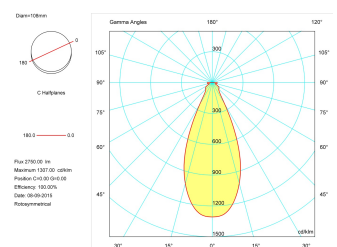

Photometry

Photometry