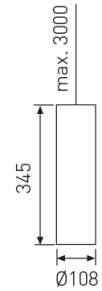

Dimensions

Product dimensions (mm)	ø108 x 345
Net weight (g)	1800

Scheme

Scheme

Decorative and minimalist luminaire with neutral aesthetic from the TROLL family Tubular LED.

DESCRIPTION

Decorative and minimalist luminaire with neutral aesthetic from the TROLL family Tubular LED setting an advanced and innovative thermal balance system through passive dissipation with stable colour temperature of 2700° K (warm white) optimised to be used as general lighting of commercial or domestic areas, as well as contract spaces where aesthetic and design were a relevant requirement. Designed for Ceiling suspended installation. Luminaire body built in extruded aluminium finished in white with black interior Luminaire built-in a high purity aluminium reflector with tempered protection glass with an angle beam of 12°. Luminaire sets a 25 W LED source with CRI higher than 85 % and a chromatic dispersion lower than 3 SMCD. Fixture has a luminous flux of 2457 Lm, with an efficiency of 84,7 Lm/W and a total consumption of 29 W. The average life for the luminaire is 50000 h (stabilised at a minimum flux of 70 % from the original). Luminaire built-in an auxiliary gear ON/OFF fed at 220-240V; 50/60 Hz.

Product

Real power (W)	29
Real luminous flux (Lm)	2457
Luminous efficiency (Lm/W)	84,7
Beam angle (°)	12
Life time (h)	50000
IP	20
Electrical class insulation	Class 1
Operating temperature	from -20°C to 35°C
Electrical feeding	220..240V, 50/60Hz
Colour	Ceramic white
Energy efficiency class	A

Control gear

Control gear included	Yes
Control gear	Electronic Control Gear
Factor de potencia	0,99

Light source

Light source included	Yes
Light source	Led
Nominal power (W)	25
Nominal luminous flux (Lm)	2700
Colour temperature (K)	2700
Colour consistency (SDCM)	3
CRI	90