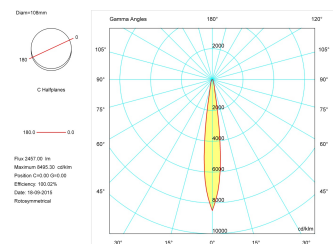

Photometry

Photometry