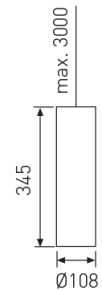

Dimensions

Product dimensions (mm)	ø108 x 345
Net weight (g)	1800

Scheme

Scheme

Decorative and minimalist luminaire with neutral aesthetic from the TROLL family Tubular LED.

DESCRIPTION

Decorative and minimalist luminaire with neutral aesthetic from the TROLL family Tubular LED setting an advanced and innovative thermal balance system through passive dissipation with stable colour temperature of 2700° K (warm white) optimised to be used as general lighting of commercial or domestic areas, as well as contract spaces where aesthetic and design were a relevant requirement. Designed for Ceiling suspended installation. Luminaire body built in extruded aluminium finished in white with black interior Luminaire built-in a high purity aluminium reflector with tempered protection glass with an angle beam of 12°. Luminaire sets a 25 W LED source with CRI higher than 85 % and a chromatic dispersion lower than 3 SMCD. Fixture has a luminous flux of 2457 Lm, with an efficiency of 84,7 Lm/W and a total consumption of 29 W. The average life for the luminaire is 50000 h (stabilised at a minimum flux of 70 % from the original). Luminaire built-in an auxiliary gear ON/OFF fed at 220-240V; 50/60 Hz.

Product

Real power (W)	29
Real luminous flux (Lm)	2457
Luminous efficiency (Lm/W)	84,7
Beam angle (°)	12
Life time (h)	50000
IP	20
Electrical class insulation	Class 1
Operating temperature	from -20°C to 35°C
Electrical feeding	220..240V, 50/60Hz
Colour	Ceramic white
Energy efficiency class	A

Control gear

Control gear included	Yes
Control gear	Electronic Control Gear
Factor de potencia	0,99

Light source

Light source included	Yes
Light source	Led
Nominal power (W)	25
Nominal luminous flux (Lm)	2700
Colour temperature (K)	2700
Colour consistency (SDCM)	3
CRI	90