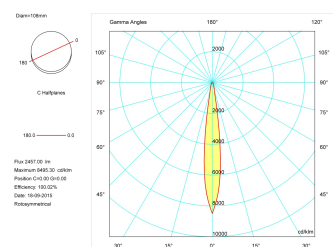

Photometry

Photometry