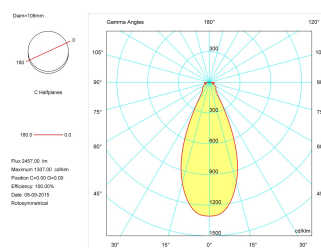

#### Pictograms

<b>Dimensions</b>	
Product dimensions (mm)	Ø108 x 345
Net weight (g)	1800
<b>Product</b>	
Real power (W)	29
Real luminous flux (Lm)	2457
Luminous efficiency (Lm/W)	84,7
Beam angle (°)	36
Life time (h)	50000
IP	20
Electrical class insulation	Class 1
Operating temperature	from -20°C to 35°C
Electrical feeding	220..240V, 50/60Hz
Colour	Anthracite
Energy efficiency class	A

<b>Control gear</b>	
Control gear included	Yes
Control gear	Electronic Control Gear
Factor de potencia	0,99

<b>Light source</b>	
Light source included	Yes
Light source	Led
Nominal power (W)	25
Nominal luminous flux (Lm)	2700
Colour temperature (K)	2700
Colour consistency (SDCM)	3
CRI	90

#### Photometry