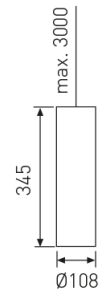

Dimensions

Product dimensions (mm)	ø108 x 345
Net weight (g)	1800

Scheme

Scheme

Decorative and minimalist luminaire with neutral aesthetic from the TROLL family Tubular LED.

DESCRIPTION

Decorative and minimalist luminaire with neutral aesthetic from the TROLL family Tubular LED setting an advanced and innovative thermal balance system through passive dissipation with stable colour temperature of 3000° K (warm white) optimised to be used as general lighting of commercial or domestic areas, as well as contract spaces where aesthetic and design were a relevant requirement. Designed for Ceiling suspended installation. Luminaire body built in extruded aluminium finished in golden with black interior Luminaire built-in a high purity aluminium reflector with tempered protection glass with an angle beam of 36°. Luminaire sets a 25 W LED source with CRI higher than 85 % and a chromatic dispersion lower than 3 SMCD. Fixture has a luminous flux of 2553 Lm, with an efficiency of 88,03 Lm/W and a total consumption of 29 W. The average life for the luminaire is 50000 h (stabilised at a minimum flux of 70 % from the original). Luminaire built-in an auxiliary gear ON/OFF fed at 220-240V; 50/60 Hz.

Item code	11.2645.5331.02
Product type	IN
Category	Surface Downlights
Family	Tubular-S
Subfamily	Tubular M
Materials	Luminaire body built in extruded aluminium.
Optical system	Luminaire built-in a high purity aluminium reflector with tempered protection glass.
Installation instructions	Luminaire designed for Ceiling suspended installation.
Pictograms	

Product