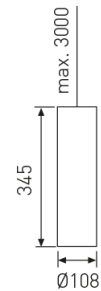

Dimensions

Product dimensions (mm)	ø108 x 345
Net weight (g)	1800

Scheme

Scheme

Decorative and minimalist luminaire with neutral aesthetic from the TROLL family Tubular LED.

DESCRIPTION

Decorative and minimalist luminaire with neutral aesthetic from the TROLL family Tubular LED setting an advanced and innovative thermal balance system through passive dissipation with stable colour temperature of 4000° K (neutral white) optimised to be used as general lighting of commercial or domestic areas, as well as contract spaces where aesthetic and design were a relevant requirement. Designed for Ceiling suspended installation. Luminaire body built in extruded aluminium finished in anthracite with black interior Luminaire built-in a high purity aluminium reflector with tempered protection glass with an angle beam of 12°. Luminaire sets a 25 W LED source with CRI higher than 85 % and a chromatic dispersion lower than 3 SMCD. Fixture has a luminous flux of 2750 Lm, with an efficiency of 94,8 Lm/W and a total consumption of 29 W. The average life for the luminaire is 50000 h (stabilised at a minimum flux of 70 % from the original). Luminaire built-in an auxiliary gear ON/OFF fed at 220-240V; 50/60 Hz.

Item code	11.2645.5411.22
Product type	IN
Category	Surface Downlights
Family	Tubular-S
Subfamily	Tubular M
Materials	Luminaire body built in extruded aluminium.
Optical system	Luminaire built-in a high purity aluminium reflector with tempered protection glass.
Installation instructions	Luminaire designed for Ceiling suspended installation.
Pictograms	

Product