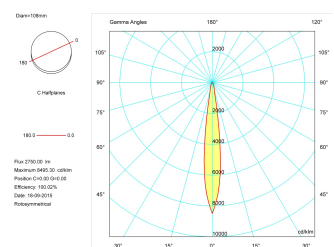

Photometry

Photometry