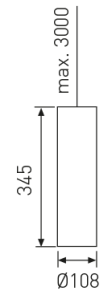

Dimensions

Product dimensions (mm)	Ø108 x 345
Net weight (g)	1800

Scheme

Scheme

Decorative and minimalist luminaire with neutral aesthetic from the TROLL family Tubular LED.

DESCRIPTION

Decorative and minimalist luminaire with neutral aesthetic from the TROLL family Tubular LED setting an advanced and innovative thermal balance system through passive dissipation with stable colour temperature of 4000° K (neutral white) optimised to be used as general lighting of commercial or domestic areas, as well as contract spaces where aesthetic and design were a relevant requirement. Designed for Ceiling suspended installation. Luminaire body built in extruded aluminium finished in golden with black interior Luminaire built-in a high purity aluminium reflector with tempered protection glass with an angle beam of 36°. Luminaire sets a 25 W LED source with CRI higher than 85 % and a chromatic dispersion lower than 3 SMCD. Fixture has a luminous flux of 2750 Lm, with an efficiency of 94,8 Lm/W and a total consumption of 29 W. The average life for the luminaire is 50000 h (stabilised at a minimum flux of 70 % from the original). Luminaire built-in an auxiliary gear ON/OFF fed at 220-240V; 50/60 Hz.

Item code	11.2645.5431.02
Product type	IN
Category	Surface Downlights
Family	Tubular-S
Subfamily	Tubular M
Materials	Luminaire body built in extruded aluminium.
Optical system	Luminaire built-in a high purity aluminium reflector with tempered protection glass.
Installation instructions	Luminaire designed for Ceiling suspended installation.
Pictograms	

Product