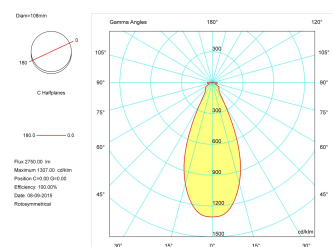

Photometry

Photometry