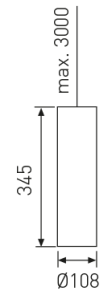

Dimensions

Product dimensions (mm)	ø108 x 345
Net weight (g)	1800

Scheme

Scheme

Decorative and minimalist luminaire with neutral aesthetic from the TROLL family Tubular LED.

DESCRIPTION

Decorative and minimalist luminaire with neutral aesthetic from the TROLL family Tubular LED setting an advanced and innovative thermal balance system through passive dissipation with stable colour temperature of 4000° K (neutral white) optimised to be used as general lighting of commercial or domestic areas, as well as contract spaces where aesthetic and design were a relevant requirement. Designed for Ceiling suspended installation. Luminaire body built in extruded aluminium finished in anthracite with black interior Luminaire built-in a high purity aluminium reflector with tempered protection glass with an angle beam of 36°. Luminaire sets a 25 W LED source with CRI higher than 85 % and a chromatic dispersion lower than 3 SMCD. Fixture has a luminous flux of 2750 Lm, with an efficiency of 94,8 Lm/W and a total consumption of 29 W. The average life for the luminaire is 50000 h (stabilised at a minimum flux of 70 % from the original). Luminaire built-in an auxiliary gear ON/OFF fed at 220-240V; 50/60 Hz.

Item code	11.2645.5431.22
Product type	IN
Category	Surface Downlights
Family	Tubular-S
Subfamily	Tubular M
Materials	Luminaire body built in extruded aluminium.
Optical system	Luminaire built-in a high purity aluminium reflector with tempered protection glass.
Installation instructions	Luminaire designed for Ceiling suspended installation.
Pictograms	

Product