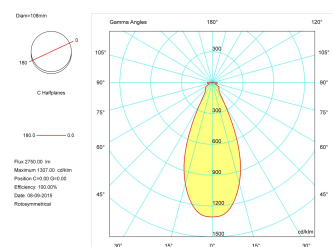

#### Product

Real power (W)	29
Real luminous flux (Lm)	2750
Luminous efficiency (Lm/W)	94,8
Beam angle (°)	36
Life time (h)	50000
IP	20
Electrical class insulation	Class 1
Operating temperature	from -20°C to 35°C
Electrical feeding	220..240V, 50/60Hz
Colour	Anthracite
Energy efficiency class	A+