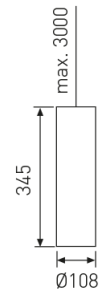

Dimensions

Product dimensions (mm)	ø108 x 345
Net weight (g)	1800

Scheme

Scheme

Decorative and minimalist luminaire with neutral aesthetic from the TROLL family Tubular LED.

DESCRIPTION

Decorative and minimalist luminaire with neutral aesthetic from the TROLL family Tubular LED setting an advanced and innovative thermal balance system through passive dissipation with stable colour temperature of 4000° K (neutral white) optimised to be used as general lighting of commercial or domestic areas, as well as contract spaces where aesthetic and design were a relevant requirement. Designed for Ceiling suspended installation. Luminaire body built in extruded aluminium finished in anthracite with black interior Luminaire built-in a high purity aluminium reflector with tempered protection glass with an angle beam of 36°. Luminaire sets a 25 W LED source with CRI higher than 85 % and a chromatic dispersion lower than 3 SMCD. Fixture has a luminous flux of 2750 Lm, with an efficiency of 94,8 Lm/W and a total consumption of 29 W. The average life for the luminaire is 50000 h (stabilised at a minimum flux of 70 % from the original). Luminaire built-in an auxiliary gear ON/OFF fed at 220-240V; 50/60 Hz.

Item code	11.2645.5431.22
Product type	IN
Category	Surface Downlights
Family	Tubular-S
Subfamily	Tubular M
Materials	Luminaire body built in extruded aluminium.
Optical system	Luminaire built-in a high purity aluminium reflector with tempered protection glass.
Installation instructions	Luminaire designed for Ceiling suspended installation.
Pictograms	

Product