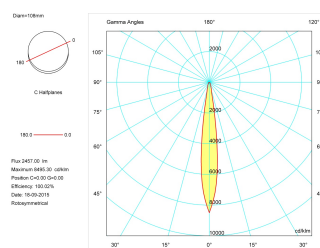

Photometry

Photometry

Decorative and minimalist luminaire with neutral aesthetic from the TROLL family Tubular LED.

DESCRIPTION

Decorative and minimalist luminaire with neutral aesthetic from the TROLL family Tubular LED setting an advanced and innovative thermal balance system through passive dissipation with stable colour temperature of 2700° K (warm white) optimised to be used as general lighting of commercial or domestic areas, as well as contract spaces where aesthetic and design were a relevant requirement. Designed for Ceiling suspended installation. Luminaire body built in extruded aluminium finished in golden with golden interior Luminaire built-in a high purity aluminium reflector with tempered protection glass with an angle beam of 12°. Luminaire sets a 25 W LED source with CRI higher than 85 % and a chromatic dispersion lower than 3 SMCD. Fixture has a luminous flux of 2457 Lm, with an efficiency of 84,7 Lm/W and a total consumption of 29 W. The average life for the luminaire is 50000 h (stabilised at a minimum flux of 70 % from the original). Luminaire built-in an auxiliary gear ON/OFF fed at 220-240V; 50/60 Hz.

Item code	11.2645.6211.02
Product type	IN
Category	Surface Downlights
Family	Tubular-S
Subfamily	Tubular M
Materials	Luminaire body built in extruded aluminium.
Optical system	Luminaire built-in a high purity aluminium reflector with tempered protection glass.
Installation instructions	Luminaire designed for Ceiling suspended installation.
Pictograms	

Accessories

11.1645.0001.02	On-Off base area
11.1645.0002.02	On-Off Half-surface area