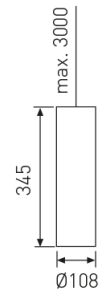

Dimensions

Product dimensions (mm)	Ø108 x 345
Net weight (g)	1800

Scheme

Scheme

Decorative and minimalist luminaire with neutral aesthetic from the TROLL family Tubular LED.

DESCRIPTION

Decorative and minimalist luminaire with neutral aesthetic from the TROLL family Tubular LED setting an advanced and innovative thermal balance system through passive dissipation with stable colour temperature of 3000° K (warm white) optimised to be used as general lighting of commercial or domestic areas, as well as contract spaces where aesthetic and design were a relevant requirement. Designed for Ceiling suspended installation. Luminaire body built in extruded aluminium finished in golden with golden interior Luminaire built-in a high purity aluminium reflector with tempered protection glass with an angle beam of 24°. Luminaire sets a 25 W LED source with CRI higher than 85 % and a chromatic dispersion lower than 3 SMCD. Fixture has a luminous flux of 2553 Lm, with an efficiency of 88,03 Lm/W and a total consumption of 29 W. The average life for the luminaire is 50000 h (stabilised at a minimum flux of 70 % from the original). Luminaire built-in an auxiliary gear ON/OFF fed at 220-240V; 50/60 Hz.

Item code	11.2645.6321.02
Product type	IN
Category	Surface Downlights
Family	Tubular-S
Subfamily	Tubular M
Materials	Luminaire body built in extruded aluminium.
Optical system	Luminaire built-in a high purity aluminium reflector with tempered protection glass.
Installation instructions	Luminaire designed for Ceiling suspended installation.
Pictograms	

Product