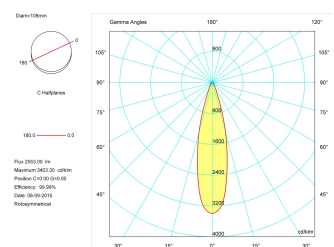

Photometry

Photometry