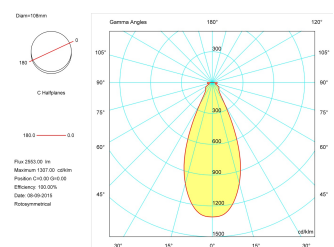

Photometry

Photometry