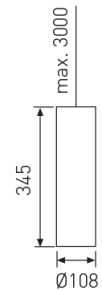

Dimensions

Product dimensions (mm)	ø108 x 345
Net weight (g)	1800

Scheme

Scheme

Decorative and minimalist luminaire with neutral aesthetic from the TROLL family Tubular LED.

DESCRIPTION

Decorative and minimalist luminaire with neutral aesthetic from the TROLL family Tubular LED setting an advanced and innovative thermal balance system through passive dissipation with stable colour temperature of 3000° K (warm white) optimised to be used as general lighting of commercial or domestic areas, as well as contract spaces where aesthetic and design were a relevant requirement. Designed for Ceiling suspended installation. Luminaire body built in extruded aluminium finished in white with golden interior Luminaire built-in a high purity aluminium reflector with tempered protection glass with an angle beam of 36°. Luminaire sets a 25 W LED source with CRI higher than 85 % and a chromatic dispersion lower than 3 SMCD. Fixture has a luminous flux of 2553 Lm, with an efficiency of 88,03 Lm/W and a total consumption of 29 W. The average life for the luminaire is 50000 h (stabilised at a minimum flux of 70 % from the original). Luminaire built-in an auxiliary gear ON/OFF fed at 220-240V; 50/60 Hz.

Item code	11.2645.6331.63
Product type	IN
Category	Surface Downlights
Family	Tubular-S
Subfamily	Tubular M
Materials	Luminaire body built in extruded aluminium.
Optical system	Luminaire built-in a high purity aluminium reflector with tempered protection glass.
Installation instructions	Luminaire designed for Ceiling suspended installation.
Pictograms	

Product