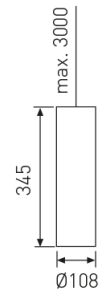

Dimensions

Product dimensions (mm)	ø108 x 345
Net weight (g)	1800

Scheme

Scheme

Decorative and minimalist luminaire with neutral aesthetic from the TROLL family Tubular LED.

DESCRIPTION

Decorative and minimalist luminaire with neutral aesthetic from the TROLL family Tubular LED setting an advanced and innovative thermal balance system through passive dissipation with stable colour temperature of 4000° K (neutral white) optimised to be used as general lighting of commercial or domestic areas, as well as contract spaces where aesthetic and design were a relevant requirement. Designed for Ceiling suspended installation. Luminaire body built in extruded aluminium finished in white with golden interior Luminaire built-in a high purity aluminium reflector with tempered protection glass with an angle beam of 12°. Luminaire sets a 25 W LED source with CRI higher than 85 % and a chromatic dispersion lower than 3 SMCD. Fixture has a luminous flux of 2750 Lm, with an efficiency of 94,8 Lm/W and a total consumption of 29 W. The average life for the luminaire is 50000 h (stabilised at a minimum flux of 70 % from the original). Luminaire built-in an auxiliary gear ON/OFF fed at 220-240V; 50/60 Hz.

Item code	11.2645.6411.63
Product type	IN
Category	Surface Downlights
Family	Tubular-S
Subfamily	Tubular M
Materials	Luminaire body built in extruded aluminium.
Optical system	Luminaire built-in a high purity aluminium reflector with tempered protection glass.
Installation instructions	Luminaire designed for Ceiling suspended installation.
Pictograms	

Product