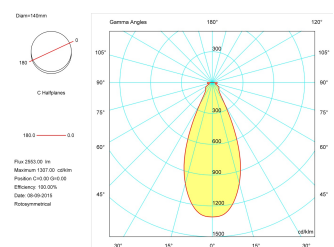

Item code	11.3645.1331.02
Product type	IN
Category	Surface Downlights
Family	Tubular-S
Subfamily	Tubular G
Materials	Luminaire body built in extruded aluminium.
Optical system	Luminaire built-in a high purity aluminium reflector with tempered protection glass.
Installation instructions	Luminaire designed for Ceiling suspended installation.
Pictograms	

Dimensions

Product dimensions (mm)	Ø140 x 455
Net weight (g)	2600

Scheme

Scheme

Product

Real power (W)	29
Real luminous flux (Lm)	2553
Luminous efficiency (Lm/W)	88,03
Beam angle (°)	36
Life time (h)	50000
IP	20
Electrical class insulation	Class 1
Operating temperature	from -20°C to 35°C
Electrical feeding	220..240V, 50/60Hz
Colour	Gold
Energy efficiency class	A+

Control gear

Control gear included	Yes
Control gear	Electronic Control Gear
Factor de potencia	0,99

Light source

Light source included	Yes
Light source	Led
Nominal power (W)	25
Nominal luminous flux (Lm)	2800
Colour temperature (K)	3000
Colour consistency (SDCM)	3
CRI	90

Photometry

Photometry