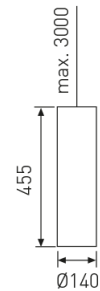

Item code	11.3645.1331.02
Product type	IN
Category	Surface Downlights
Family	Tubular-S
Subfamily	Tubular G
Materials	Luminaire body built in extruded aluminium.
Optical system	Luminaire built-in a high purity aluminium reflector with tempered protection glass.
Installation instructions	Luminaire designed for Ceiling suspended installation.
Pictograms	

Dimensions

Product dimensions (mm)	Ø140 x 455
Net weight (g)	2600

Scheme

Scheme