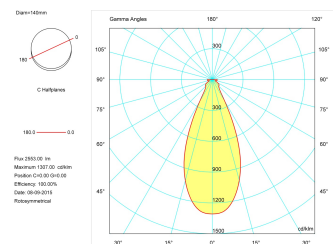

Item code	11.3645.1331.02
Product type	IN
Category	Surface Downlights
Family	Tubular-S
Subfamily	Tubular G
Materials	Luminaire body built in extruded aluminium.
Optical system	Luminaire built-in a high purity aluminium reflector with tempered protection glass.
Installation instructions	Luminaire designed for Ceiling suspended installation.
Pictograms	

Dimensions

Product dimensions (mm)	Ø140 x 455
Net weight (g)	2600

Scheme

Scheme

Product

Real power (W)	29
Real luminous flux (Lm)	2553
Luminous efficiency (Lm/W)	88,03
Beam angle (°)	36
Life time (h)	50000
IP	20
Electrical class insulation	Class 1
Operating temperature	from -20°C to 35°C
Electrical feeding	220..240V, 50/60Hz
Colour	Gold
Energy efficiency class	A+

Control gear

Control gear included	Yes
Control gear	Electronic Control Gear
Factor de potencia	0,99

Light source

Light source included	Yes
Light source	Led
Nominal power (W)	25
Nominal luminous flux (Lm)	2800
Colour temperature (K)	3000
Colour consistency (SDCM)	3
CRI	90

Photometry

Photometry