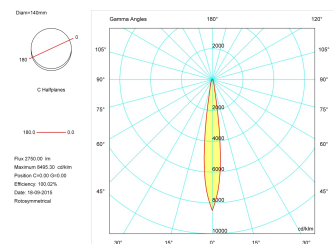

Item code	11.3645.1411.02
Product type	IN
Category	Surface Downlights
Family	Tubular-S
Subfamily	Tubular G
Materials	Luminaire body built in extruded aluminium.
Optical system	Luminaire built-in a high purity aluminium reflector with tempered protection glass.
Installation instructions	Luminaire designed for Ceiling suspended installation.
Pictograms	

Dimensions

Product dimensions (mm)	Ø140 x 455
Net weight (g)	2600

Scheme

Scheme

Product

Real power (W)	29
Real luminous flux (Lm)	2750
Luminous efficiency (Lm/W)	94,8
Beam angle (°)	12
Life time (h)	50000
IP	20
Electrical class insulation	Class 1
Operating temperature	from -20°C to 35°C
Electrical feeding	220..240V, 50/60Hz
Colour	Gold
Energy efficiency class	A+

Control gear

Control gear included	Yes
Control gear	Electronic Control Gear
Factor de potencia	0,99

Light source

Light source included	Yes
Light source	Led
Nominal power (W)	25
Nominal luminous flux (Lm)	3000
Colour temperature (K)	4000
Colour consistency (SDCM)	3
CRI	90

Photometry

Photometry