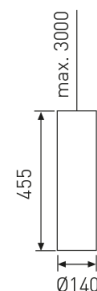

Pictograms

Dimensions

Product dimensions (mm)	Ø140 x 455
Net weight (g)	2600

Scheme

Scheme

Product

Real power (W)	29
Real luminous flux (Lm)	2750
Luminous efficiency (Lm/W)	94,8
Beam angle (°)	12
Life time (h)	50000
IP	20
Electrical class insulation	Class 1
Operating temperature	from -20°C to 35°C
Electrical feeding	220..240V, 50/60Hz
Colour	Ceramic white
Energy efficiency class	A+

Control gear

Control gear included	Yes
Control gear	Electronic Control Gear
Factor de potencia	0,99

Light source

Light source included	Yes
Light source	Led
Nominal power (W)	25
Nominal luminous flux (Lm)	3000
Colour temperature (K)	4000
Colour consistency (SDCM)	3
CRI	90