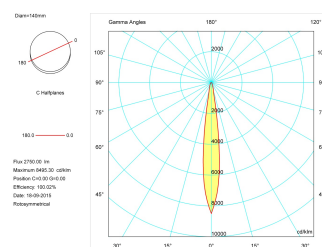

Photometry

Photometry