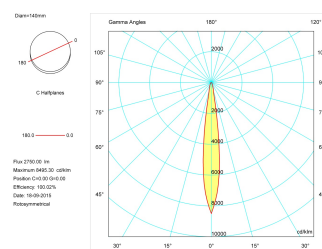

Photometry

Photometry