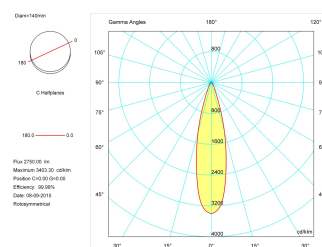

Photometry

Photometry