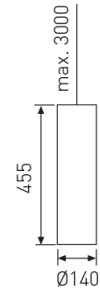

### Pictograms

### Dimensions

Product dimensions (mm)	Ø140 x 455
Net weight (g)	2600

### Product

Real power (W)	29
Real luminous flux (Lm)	2750
Luminous efficiency (Lm/W)	94,8
Beam angle (°)	24
Life time (h)	50000
IP	20
Electrical class insulation	Class 1
Operating temperature	from -20°C to 35°C
Electrical feeding	220..240V, 50/60Hz
Colour	Gold
Energy efficiency class	A+