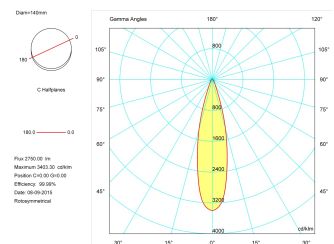

Photometry

Photometry