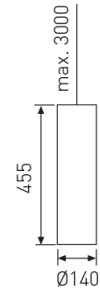

### Pictograms

### Dimensions

Product dimensions (mm)	Ø140 x 455
Net weight (g)	2600

### Product

Real power (W)	29
Real luminous flux (Lm)	2750
Luminous efficiency (Lm/W)	94,8
Beam angle (°)	24
Life time (h)	50000
IP	20
Electrical class insulation	Class 1
Operating temperature	from -20°C to 35°C
Electrical feeding	220..240V, 50/60Hz
Colour	Ceramic white
Energy efficiency class	A+