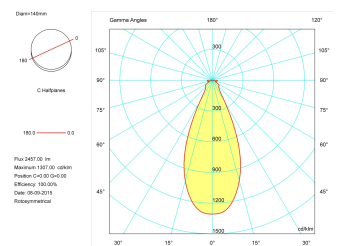

Photometry

Photometry

Accessories

11.1645.0001.63	On-Off base area
11.1645.0002.63	On-Off half-surface area.

Decorative and minimalist luminaire with neutral aesthetic from the TROLL family Tubular LED.

DESCRIPTION

Decorative and minimalist luminaire with neutral aesthetic from the TROLL family Tubular LED setting an advanced and innovative thermal balance system through passive dissipation with stable colour temperature of 2700° K (warm white) optimised to be used as general lighting of commercial or domestic areas, as well as contract spaces where aesthetic and design were a relevant requirement. Designed for Ceiling suspended installation. Luminaire body built in extruded aluminium finished in white with black interior Luminaire built-in a high purity aluminium reflector with tempered protection glass with an angle beam of 36°. Luminaire sets a 31 W LED source with CRI higher than 85 % and a chromatic dispersion lower than 3 SMCD. Fixture has a luminous flux of 2457 Lm, with an efficiency of 84,7 Lm/W and a total consumption of 29 W. The average life for the luminaire is 50000 h (stabilised at a minimum flux of 70 % from the original). Luminaire built-in an auxiliary gear ON/OFF fed at 220-240V; 50/60 Hz.

Item code	11.3645.2231.63
Product type	IN
Category	Surface Downlights
Family	Tubular-S
Subfamily	Tubular G
Materials	Luminaire body built in extruded aluminium.
Optical system	Luminaire built-in a high purity aluminium reflector with tempered protection glass.
Installation instructions	Luminaire designed for Ceiling suspended installation.
Pictograms