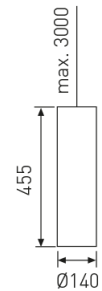

#### Dimensions

Product dimensions (mm)	Ø140 x 455
Net weight (g)	2600

#### Scheme

Scheme

#### Product

Real power (W)	29
Real luminous flux (Lm)	2750
Luminous efficiency (Lm/W)	94,8
Beam angle (°)	12
Life time (h)	50000
IP	20
Electrical class insulation	Class 1
Operating temperature	from -20°C to 35°C
Electrical feeding	220..240V, 50/60Hz
Colour	Gold
Energy efficiency class	A+