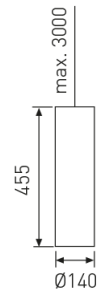

Dimensions

Product dimensions (mm)	Ø140 x 455
Net weight (g)	2600

Scheme

Scheme

Decorative and minimalist luminaire with neutral aesthetic from the TROLL family Tubular LED.

DESCRIPTION

Decorative and minimalist luminaire with neutral aesthetic from the TROLL family Tubular LED setting an advanced and innovative thermal balance system through passive dissipation with stable colour temperature of 4000° K (neutral white) optimised to be used as general lighting of commercial or domestic areas, as well as contract spaces where aesthetic and design were a relevant requirement. Designed for Ceiling suspended installation. Luminaire body built in extruded aluminium finished in anthracite with black interior Luminaire built-in a high purity aluminium reflector with tempered protection glass with an angle beam of 12°. Luminaire sets a 31 W LED source with CRI higher than 85 % and a chromatic dispersion lower than 3 SMCD. Fixture has a luminous flux of 2750 Lm, with an efficiency of 94,8 Lm/W and a total consumption of 29 W. The average life for the luminaire is 50000 h (stabilised at a minimum flux of 70 % from the original). Luminaire built-in an auxiliary gear ON/OFF fed at 220-240V; 50/60 Hz.

Item code	11.3645.2411.22
Product type	IN
Category	Surface Downlights
Family	Tubular-S
Subfamily	Tubular G
Materials	Luminaire body built in extruded aluminium.
Optical system	Luminaire built-in a high purity aluminium reflector with tempered protection glass.
Installation instructions	Luminaire designed for Ceiling suspended installation.
Pictograms	

Product