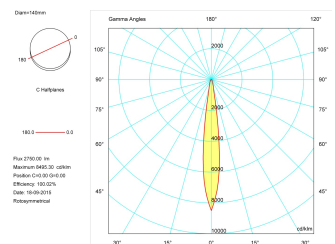

Photometry

Photometry