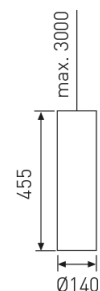

---

**Dimensions**

---

Product dimensions (mm)	ø140 x 455
Net weight (g)	2600

---

---

**Scheme**

---

Scheme

---

**Decorative and minimalist luminaire with neutral aesthetic from the TROLL family Tubular LED.**

---

**DESCRIPTION**

Decorative and minimalist luminaire with neutral aesthetic from the TROLL family Tubular LED setting an advanced and innovative thermal balance system through passive dissipation with stable colour temperature of 4000° K (neutral white) optimised to be used as general lighting of commercial or domestic areas, as well as contract spaces where aesthetic and design were a relevant requirement. Designed for Ceiling suspended installation. Luminaire body built in extruded aluminium finished in golden with black interior Luminaire built-in a high purity aluminium reflector with tempered protection glass with an angle beam of 24°. Luminaire sets a 31 W LED source with CRI higher than 85 % and a chromatic dispersion lower than 3 SMCD. Fixture has a luminous flux of 2750 Lm, with an efficiency of 94,8 Lm/W and a total consumption of 29 W. The average life for the luminaire is 50000 h (stabilised at a minimum flux of 70 % from the original). Luminaire built-in an auxiliary gear ON/OFF fed at 220-240V; 50/60 Hz.

---

**Product**

---

Real power (W)	29
Real luminous flux (Lm)	2750
Luminous efficiency (Lm/W)	94,8
Beam angle (°)	24
Life time (h)	50000
IP	20
Electrical class insulation	Class 1
Operating temperature	from -20°C to 35°C
Electrical feeding	220..240V, 50/60Hz
Colour	Gold
Energy efficiency class	A+

---

Light source included	Yes
Light source	Led
Nominal power (W)	25
Nominal luminous flux (Lm)	3000
Colour temperature (K)	4000
Colour consistency (SDCM)	3
CRI	90

---

---

**Photometry**

---

Photometry

---