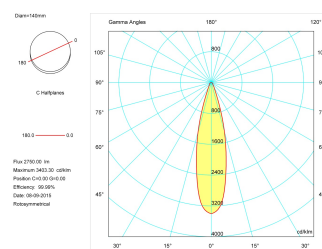

---

**Product**

---

Real power (W)	29
Real luminous flux (Lm)	2750
Luminous efficiency (Lm/W)	94,8
Beam angle (°)	24
Life time (h)	50000
IP	20
Electrical class insulation	Class 1
Operating temperature	from -20°C to 35°C
Electrical feeding	220..240V, 50/60Hz
Colour	Gold
Energy efficiency class	A+

---

Light source included	Yes
Light source	Led
Nominal power (W)	25
Nominal luminous flux (Lm)	3000
Colour temperature (K)	4000
Colour consistency (SDCM)	3
CRI	90

---

---

**Photometry**

---

Photometry

---