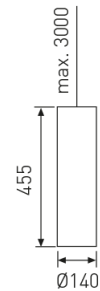

Dimensions

Product dimensions (mm)	Ø140 x 455
Net weight (g)	2600

Scheme

Scheme

Decorative and minimalist luminaire with neutral aesthetic from the TROLL family Tubular LED.

DESCRIPTION

Decorative and minimalist luminaire with neutral aesthetic from the TROLL family Tubular LED setting an advanced and innovative thermal balance system through passive dissipation with stable colour temperature of 4000° K (neutral white) optimised to be used as general lighting of commercial or domestic areas, as well as contract spaces where aesthetic and design were a relevant requirement. Designed for Ceiling suspended installation. Luminaire body built in extruded aluminium finished in golden with black interior Luminaire built-in a high purity aluminium reflector with tempered protection glass with an angle beam of 24°. Luminaire sets a 31 W LED source with CRI higher than 85 % and a chromatic dispersion lower than 3 SMCD. Fixture has a luminous flux of 2750 Lm, with an efficiency of 94,8 Lm/W and a total consumption of 29 W. The average life for the luminaire is 50000 h (stabilised at a minimum flux of 70 % from the original). Luminaire built-in an auxiliary gear ON/OFF fed at 220-240V; 50/60 Hz.

Item code	11.3645.2421.02
Product type	IN
Category	Surface Downlights
Family	Tubular-S
Subfamily	Tubular G
Materials	Luminaire body built in extruded aluminium.
Optical system	Luminaire built-in a high purity aluminium reflector with tempered protection glass.
Installation instructions	Luminaire designed for Ceiling suspended installation.
Pictograms	

Product