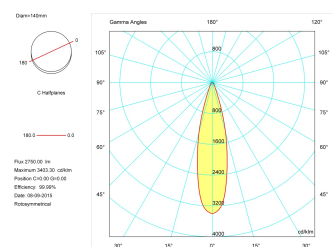

Photometry

Photometry