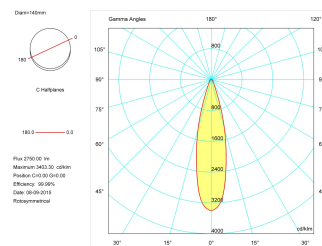

Photometry

Photometry