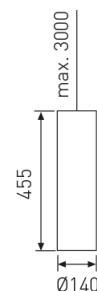

Dimensions

Product dimensions (mm)	ø140 x 455
Net weight (g)	2600

Scheme

Scheme

Decorative and minimalist luminaire with neutral aesthetic from the TROLL family Tubular LED.

DESCRIPTION

Decorative and minimalist luminaire with neutral aesthetic from the TROLL family Tubular LED setting an advanced and innovative thermal balance system through passive dissipation with stable colour temperature of 4000° K (neutral white) optimised to be used as general lighting of commercial or domestic areas, as well as contract spaces where aesthetic and design were a relevant requirement. Designed for Ceiling suspended installation. Luminaire body built in extruded aluminium finished in anthracite with black interior Luminaire built-in a high purity aluminium reflector with tempered protection glass with an angle beam of 24°. Luminaire sets a 31 W LED source with CRI higher than 85 % and a chromatic dispersion lower than 3 SMCD. Fixture has a luminous flux of 2750 Lm, with an efficiency of 94,8 Lm/W and a total consumption of 29 W. The average life for the luminaire is 50000 h (stabilised at a minimum flux of 70 % from the original). Luminaire built-in an auxiliary gear ON/OFF fed at 220-240V; 50/60 Hz.

Pictograms

Product

Real power (W)	29
Real luminous flux (Lm)	2750
Luminous efficiency (Lm/W)	94,8
Beam angle (°)	24
Life time (h)	50000
IP	20
Electrical class insulation	Class 1
Operating temperature	from -20°C to 35°C
Electrical feeding	220..240V, 50/60Hz
Colour	Anthracite
Energy efficiency class	A+

Control gear

Control gear included	Yes
Control gear	Electronic Control Gear
Factor de potencia	0,99

Light source

Light source included	Yes
Light source	Led
Nominal power (W)	25
Nominal luminous flux (Lm)	3000
Colour temperature (K)	4000
Colour consistency (SDCM)	3
CRI	90