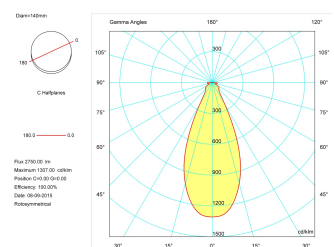

Photometry

Photometry