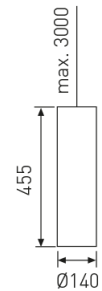

Dimensions

Product dimensions (mm)	Ø140 x 455
Net weight (g)	2600

Scheme

Scheme

Decorative and minimalist luminaire with neutral aesthetic from the TROLL family Tubular LED.

DESCRIPTION

Decorative and minimalist luminaire with neutral aesthetic from the TROLL family Tubular LED setting an advanced and innovative thermal balance system through passive dissipation with stable colour temperature of 4000° K (neutral white) optimised to be used as general lighting of commercial or domestic areas, as well as contract spaces where aesthetic and design were a relevant requirement. Designed for Ceiling suspended installation. Luminaire body built in extruded aluminium finished in anthracite with black interior Luminaire built-in a high purity aluminium reflector with tempered protection glass with an angle beam of 36°. Luminaire sets a 31 W LED source with CRI higher than 85 % and a chromatic dispersion lower than 3 SMCD. Fixture has a luminous flux of 2750 Lm, with an efficiency of 94,8 Lm/W and a total consumption of 29 W. The average life for the luminaire is 50000 h (stabilised at a minimum flux of 70 % from the original). Luminaire built-in an auxiliary gear ON/OFF fed at 220-240V; 50/60 Hz.

Item code	11.3645.2431.22
Product type	IN
Category	Surface Downlights
Family	Tubular-S
Subfamily	Tubular G
Materials	Luminaire body built in extruded aluminium.
Optical system	Luminaire built-in a high purity aluminium reflector with tempered protection glass.
Installation instructions	Luminaire designed for Ceiling suspended installation.
Pictograms	

Product