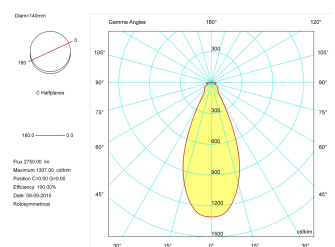

Photometry

Photometry