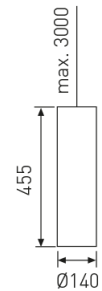

#### Dimensions

Product dimensions (mm)	ø140 x 455
Net weight (g)	2600

#### Product

Real power (W)	29
Real luminous flux (Lm)	2553
Luminous efficiency (Lm/W)	88,03
Beam angle (°)	24
Life time (h)	50000
IP	20
Electrical class insulation	Class 1
Operating temperature	from -20°C to 35°C
Electrical feeding	220..240V, 50/60Hz
Colour	Ceramic white
Energy efficiency class	A+