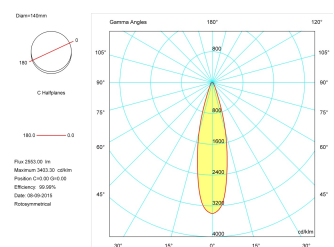

#### Product

Real power (W)	29
Real luminous flux (Lm)	2553
Luminous efficiency (Lm/W)	88,03
Beam angle (°)	24
Life time (h)	50000
IP	20
Electrical class insulation	Class 1
Operating temperature	from -20°C to 35°C
Electrical feeding	220..240V, 50/60Hz
Colour	Ceramic white
Energy efficiency class	A+