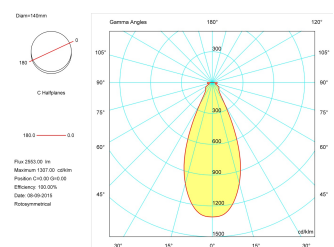

Photometry

Photometry