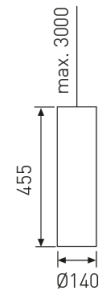

Dimensions

Product dimensions (mm)	ø140 x 455
Net weight (g)	2600

Scheme

Scheme

Decorative and minimalist luminaire with neutral aesthetic from the TROLL family Tubular LED.

DESCRIPTION

Decorative and minimalist luminaire with neutral aesthetic from the TROLL family Tubular LED setting an advanced and innovative thermal balance system through passive dissipation with stable colour temperature of 3000° K (warm white) optimised to be used as general lighting of commercial or domestic areas, as well as contract spaces where aesthetic and design were a relevant requirement. Designed for Ceiling suspended installation. Luminaire body built in extruded aluminium finished in white with golden interior Luminaire built-in a high purity aluminium reflector with tempered protection glass with an angle beam of 36°. Luminaire sets a 31 W LED source with CRI higher than 85 % and a chromatic dispersion lower than 3 SMCD. Fixture has a luminous flux of 2553 Lm, with an efficiency of 88,03 Lm/W and a total consumption of 29 W. The average life for the luminaire is 50000 h (stabilised at a minimum flux of 70 % from the original). Luminaire built-in an auxiliary gear ON/OFF fed at 220-240V; 50/60 Hz.

Item code	11.3645.3331.63
Product type	IN
Category	Surface Downlights
Family	Tubular-S
Subfamily	Tubular G
Materials	Luminaire body built in extruded aluminium.
Optical system	Luminaire built-in a high purity aluminium reflector with tempered protection glass.
Installation instructions	Luminaire designed for Ceiling suspended installation.
Pictograms	

Product