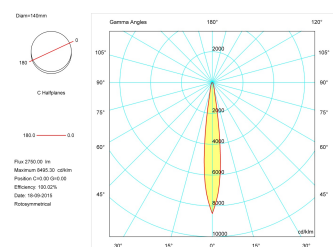

Photometry

Photometry