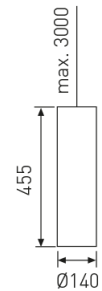

#### Dimensions

Product dimensions (mm)	Ø140 x 455
Net weight (g)	2600

#### Product

Real power (W)	29
Real luminous flux (Lm)	2750
Luminous efficiency (Lm/W)	94,8
Beam angle (°)	12
Life time (h)	50000
IP	20
Electrical class insulation	Class 1
Operating temperature	from -20°C to 35°C
Electrical feeding	220..240V, 50/60Hz
Colour	Gold
Energy efficiency class	A+