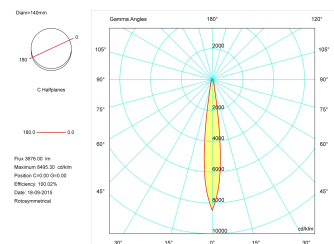

Item code	11.3645.4311.22
Product type	IN
Category	Surface Downlights
Family	Tubular-S
Subfamily	Tubular G
Materials	Luminaire body built in extruded aluminium.
Optical system	Luminaire built-in a high purity aluminium reflector with tempered protection glass.
Installation instructions	Luminaire designed for Ceiling suspended installation.
Pictograms	

Dimensions

Product dimensions (mm)	Ø140 x 455
Net weight (g)	2600

Scheme

Scheme

Product

Real power (W)	42
Real luminous flux (Lm)	3676
Luminous efficiency (Lm/W)	87,5
Beam angle (°)	12
Life time (h)	50000
IP	20
Electrical class insulation	Class 1
Operating temperature	from -20°C to 35°C
Electrical feeding	220..240V, 50/60Hz
Colour	Anthracite
Energy efficiency class	A+

Control gear

Control gear included	Yes
Control gear	Electronic Control Gear
Factor de potencia	0,99

Light source

Light source included	Yes
Light source	Led
Nominal power (W)	37
Nominal luminous flux (Lm)	4000
Colour temperature (K)	3000
Colour consistency (SDCM)	3
CRI	90

Photometry

Photometry