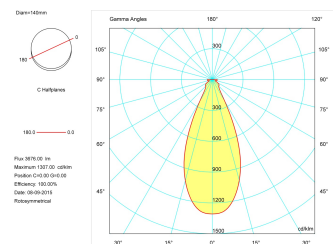

Item code	11.3645.4331.22
Product type	IN
Category	Surface Downlights
Family	Tubular-S
Subfamily	Tubular G
Materials	Luminaire body built in extruded aluminium.
Optical system	Luminaire built-in a high purity aluminium reflector with tempered protection glass.
Installation instructions	Luminaire designed for Ceiling suspended installation.
Pictograms	

Dimensions

Product dimensions (mm)	Ø140 x 455
Net weight (g)	2600

Scheme

Scheme

Product

Real power (W)	42
Real luminous flux (Lm)	3676
Luminous efficiency (Lm/W)	87,5
Beam angle (°)	36
Life time (h)	50000
IP	20
Electrical class insulation	Class 1
Operating temperature	from -20°C to 35°C
Electrical feeding	220..240V, 50/60Hz
Colour	Anthracite
Energy efficiency class	A+

Control gear

Control gear included	Yes
Control gear	Electronic Control Gear
Factor de potencia	0,99

Light source

Light source included	Yes
Light source	Led
Nominal power (W)	37
Nominal luminous flux (Lm)	4000
Colour temperature (K)	3000
Colour consistency (SDCM)	3
CRI	90

Photometry

Photometry