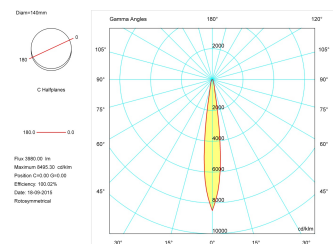

Item code	11.3645.4411.02
Product type	IN
Category	Surface Downlights
Family	Tubular-S
Subfamily	Tubular G
Materials	Luminaire body built in extruded aluminium.
Optical system	Luminaire built-in a high purity aluminium reflector with tempered protection glass.
Installation instructions	Luminaire designed for Ceiling suspended installation.
Pictograms	

Dimensions

Product dimensions (mm)	Ø140 x 455
Net weight (g)	2600

Scheme

Scheme

Product

Real power (W)	42
Real luminous flux (Lm)	3980
Luminous efficiency (Lm/W)	94,8
Beam angle (°)	12
Life time (h)	50000
IP	20
Electrical class insulation	Class 1
Operating temperature	from -20°C to 35°C
Electrical feeding	220..240V, 50/60Hz
Colour	Gold
Energy efficiency class	A+

Control gear

Control gear included	Yes
Control gear	Electronic Control Gear
Factor de potencia	0,99

Light source

Light source included	Yes
Light source	Led
Nominal power (W)	37
Nominal luminous flux (Lm)	4400
Colour temperature (K)	4000
Colour consistency (SDCM)	3
CRI	90

Photometry

Photometry