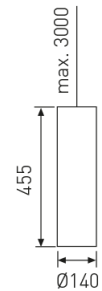

Dimensions

Product dimensions (mm)	Ø140 x 455
Net weight (g)	2600

Scheme

Scheme

Decorative and minimalist luminaire with neutral aesthetic from the TROLL family Tubular LED.

DESCRIPTION

Decorative and minimalist luminaire with neutral aesthetic from the TROLL family Tubular LED setting an advanced and innovative thermal balance system through passive dissipation with stable colour temperature of 2700° K (warm white) optimised to be used as general lighting of commercial or domestic areas, as well as contract spaces where aesthetic and design were a relevant requirement. Designed for Ceiling suspended installation. Luminaire body built in extruded aluminium finished in anthracite with black interior Luminaire built-in a high purity aluminium reflector with tempered protection glass with an angle beam of 12°. Luminaire sets a 37 W LED source with CRI higher than 85 % and a chromatic dispersion lower than 3 SMCD. Fixture has a luminous flux of 3565 Lm, with an efficiency of 84,9 Lm/W and a total consumption of 42 W. The average life for the luminaire is 50000 h (stabilised at a minimum flux of 70 % from the original). Luminaire built-in an auxiliary gear ON/OFF fed at 220-240V; 50/60 Hz.

Item code	11.3645.5211.22
Product type	IN
Category	Surface Downlights
Family	Tubular-S
Subfamily	Tubular G
Materials	Luminaire body built in extruded aluminium.
Optical system	Luminaire built-in a high purity aluminium reflector with tempered protection glass.
Installation instructions	Luminaire designed for Ceiling suspended installation.
Pictograms	

Product