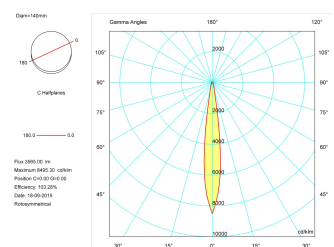

Photometry

Photometry