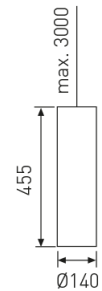

Dimensions

Product dimensions (mm)	Ø140 x 455
Net weight (g)	2600

Scheme

Scheme

Decorative and minimalist luminaire with neutral aesthetic from the TROLL family Tubular LED.

DESCRIPTION

Decorative and minimalist luminaire with neutral aesthetic from the TROLL family Tubular LED setting an advanced and innovative thermal balance system through passive dissipation with stable colour temperature of 3000° K (warm white) optimised to be used as general lighting of commercial or domestic areas, as well as contract spaces where aesthetic and design were a relevant requirement. Designed for Ceiling suspended installation. Luminaire body built in extruded aluminium finished in anthracite with black interior Luminaire built-in a high purity aluminium reflector with tempered protection glass with an angle beam of 24°. Luminaire sets a 37 W LED source with CRI higher than 85 % and a chromatic dispersion lower than 3 SMCD. Fixture has a luminous flux of 3676 Lm, with an efficiency of 87,5 Lm/W and a total consumption of 42 W. The average life for the luminaire is 50000 h (stabilised at a minimum flux of 70 % from the original). Luminaire built-in an auxiliary gear ON/OFF fed at 220-240V; 50/60 Hz.

Item code	11.3645.5321.22
Product type	IN
Category	Surface Downlights
Family	Tubular-S
Subfamily	Tubular G
Materials	Luminaire body built in extruded aluminium.
Optical system	Luminaire built-in a high purity aluminium reflector with tempered protection glass.
Installation instructions	Luminaire designed for Ceiling suspended installation.
Pictograms	

Product