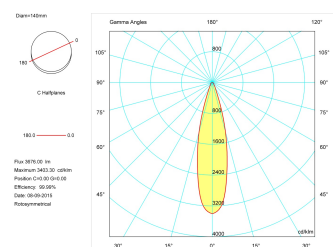

Photometry

Photometry