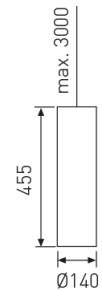

**Dimensions**

Product dimensions (mm)	Ø140 x 455
Net weight (g)	2600

**Scheme**

Scheme

**Decorative and minimalist luminaire with neutral aesthetic from the TROLL family Tubular LED.**

**DESCRIPTION**

Decorative and minimalist luminaire with neutral aesthetic from the TROLL family Tubular LED setting an advanced and innovative thermal balance system through passive dissipation with stable colour temperature of 3000° K (warm white) optimised to be used as general lighting of commercial or domestic areas, as well as contract spaces where aesthetic and design were a relevant requirement. Designed for Ceiling suspended installation. Luminaire body built in extruded aluminium finished in white with black interior Luminaire built-in a high purity aluminium reflector with tempered protection glass with an angle beam of 24°. Luminaire sets a 37 W LED source with CRI higher than 85 % and a chromatic dispersion lower than 3 SMCD. Fixture has a luminous flux of 3676 Lm, with an efficiency of 87,5 Lm/W and a total consumption of 42 W. The average life for the luminaire is 50000 h (stabilised at a minimum flux of 70 % from the original). Luminaire built-in an auxiliary gear ON/OFF fed at 220-240V; 50/60 Hz.

**Product**

Real power (W)	42
Real luminous flux (Lm)	3676
Luminous efficiency (Lm/W)	87,5
Beam angle (°)	24
Life time (h)	50000
IP	20
Electrical class insulation	Class 1
Operating temperature	from -20°C to 35°C
Electrical feeding	220..240V, 50/60Hz
Colour	Ceramic white
Energy efficiency class	A+

**Control gear**

Control gear included	Yes
Control gear	Electronic Control Gear
Factor de potencia	0,99

**Light source**

Light source included	Yes
Light source	Led
Nominal power (W)	37
Nominal luminous flux (Lm)	4000
Colour temperature (K)	3000
Colour consistency (SDCM)	3
CRI	90