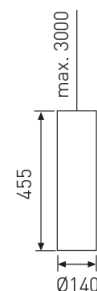

---

**Dimensions**

---

Product dimensions (mm)	Ø140 x 455
Net weight (g)	2600

---

---

**Scheme**

---

Scheme

**Decorative and minimalist luminaire with neutral aesthetic from the TROLL family Tubular LED.**

---

**DESCRIPTION**

Decorative and minimalist luminaire with neutral aesthetic from the TROLL family Tubular LED setting an advanced and innovative thermal balance system through passive dissipation with stable colour temperature of 3000° K (warm white) optimised to be used as general lighting of commercial or domestic areas, as well as contract spaces where aesthetic and design were a relevant requirement. Designed for Ceiling suspended installation. Luminaire body built in extruded aluminium finished in white with black interior Luminaire built-in a high purity aluminium reflector with tempered protection glass with an angle beam of 24°. Luminaire sets a 37 W LED source with CRI higher than 85 % and a chromatic dispersion lower than 3 SMCD. Fixture has a luminous flux of 3676 Lm, with an efficiency of 87,5 Lm/W and a total consumption of 42 W. The average life for the luminaire is 50000 h (stabilised at a minimum flux of 70 % from the original). Luminaire built-in an auxiliary gear ON/OFF fed at 220-240V; 50/60 Hz.

---

**Product**

---

Real power (W)	42
Real luminous flux (Lm)	3676
Luminous efficiency (Lm/W)	87,5
Beam angle (°)	24
Life time (h)	50000
IP	20
Electrical class insulation	Class 1
Operating temperature	from -20°C to 35°C
Electrical feeding	220..240V, 50/60Hz
Colour	Ceramic white
Energy efficiency class	A+

---

**Control gear**

---

Control gear included	Yes
Control gear	Electronic Control Gear
Factor de potencia	0,99

---

**Light source**

---

Light source included	Yes
Light source	Led
Nominal power (W)	37
Nominal luminous flux (Lm)	4000
Colour temperature (K)	3000
Colour consistency (SDCM)	3
CRI	90