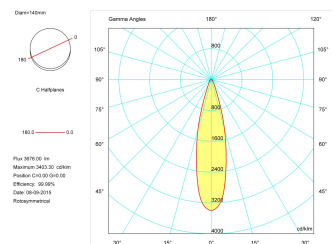

Photometry

Photometry