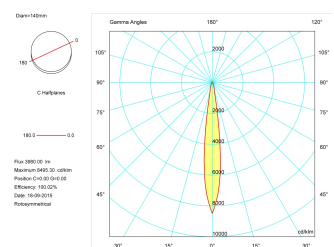

Photometry

Photometry