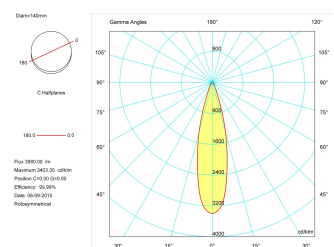

Photometry

Photometry